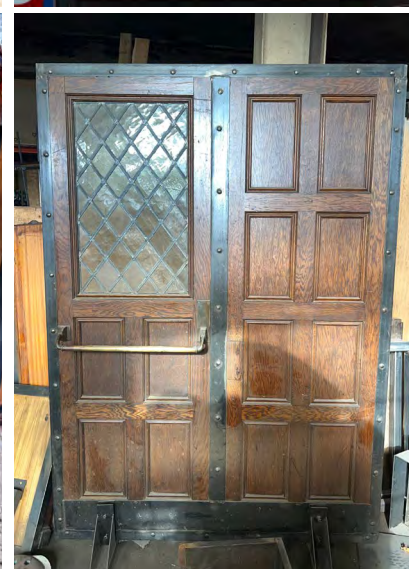

AUTOS, CYCLES, AIRPLANE, TRACTOR. Project Cars; (2) 1940 Packard's, with Extra Parts; 1964 NSU Sport Prinz, VIN #4114206; Early Homemade Open Cockpit Airplane with Re-Built Franklin Twin Engine No. 2995, Approx. 23' Wingspan; Ford 8N Tractor, Running, PTO, 3 Pt.; 5ft. Woods Cadet 60 Brush Hog; 3 Pt. Back Blade; 3 Pt. Boom Arm; Early 1800s Pearless Racing Bicycle, Hard Tires, Original Rims and Paint; 1940s Monark Super-Twin Motor Bicycle, Professional Restoration, Not Running; 1940s Shelby Flyer, Professionally Restored.